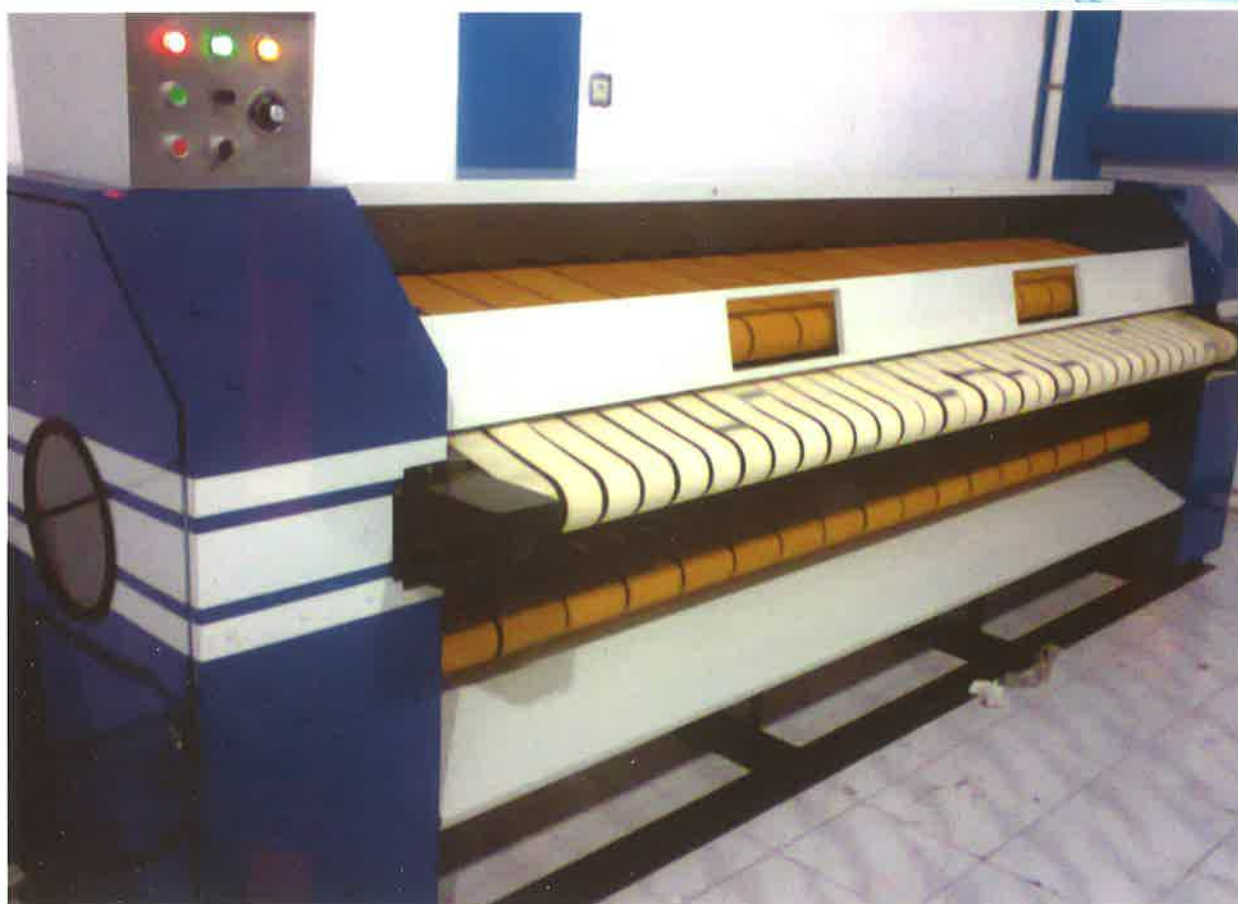

Spiner Carpet

Spesifikasi :

| | |
|---------------|---------------------------------|
| Panjang mesin | 350 cm |
| Silinder Roll | 37 cm x 210 cm |
| Lebar mesin | 120 cm |
| Tinggi mesin | 125 cm |
| Daya listrik | 900 Watt |
| RPM | 1250 Rpm (putaran tabung dalam) |
| Berat mesin | 400 Kg |
| Garansi | 1 Tahun |

Mesin Roll Ironer

- Simple chain drive mechanism with single motor
- Heating roll made of high quality galvanized drum.
- Large contact area of 200 degree to maximum heating exchange
- Variable speed frequency inverter control, users can choose the suitable speed for different textiles.
- Gradual speed increment between rolls to improve ironing quality by stretching effect
- Equipped with finger protection bar
- Simple control with on/off button
- Heating roll and guide shaft drive simultaneously
- Import gas/ LPG burner saves 30% gas/ LPG consumption

Pengering (Dryer)

- *Standart stainless steel body and drum with large diameter*
- *Radial airflow*
- *Maximal heat transfer*
- *Low energy consumption*
- *Short drying time with time control*
- *Large door opening for easy loading and unloading*
- *Reversing drum*
- *Safe drying of delicate linen*
- *Ideal for dry cleaners*

Mesin Extract

- The upper part which loads cloth, adopt centrifugal force ,unique shock-absorber, rotating at high speed and dewatering quickly
- The panel and drum all adopt high standard stainless steel 304 to prevent getting rusty or corrosion, no harm to textile, easy to operate, running smoothly, safe and durable.
- 3-leg suspension structure, good anti-vibration efficiency.
- Widely used in hotel, hospital, laundry and all kinds of factories that have a large demand of extracting.